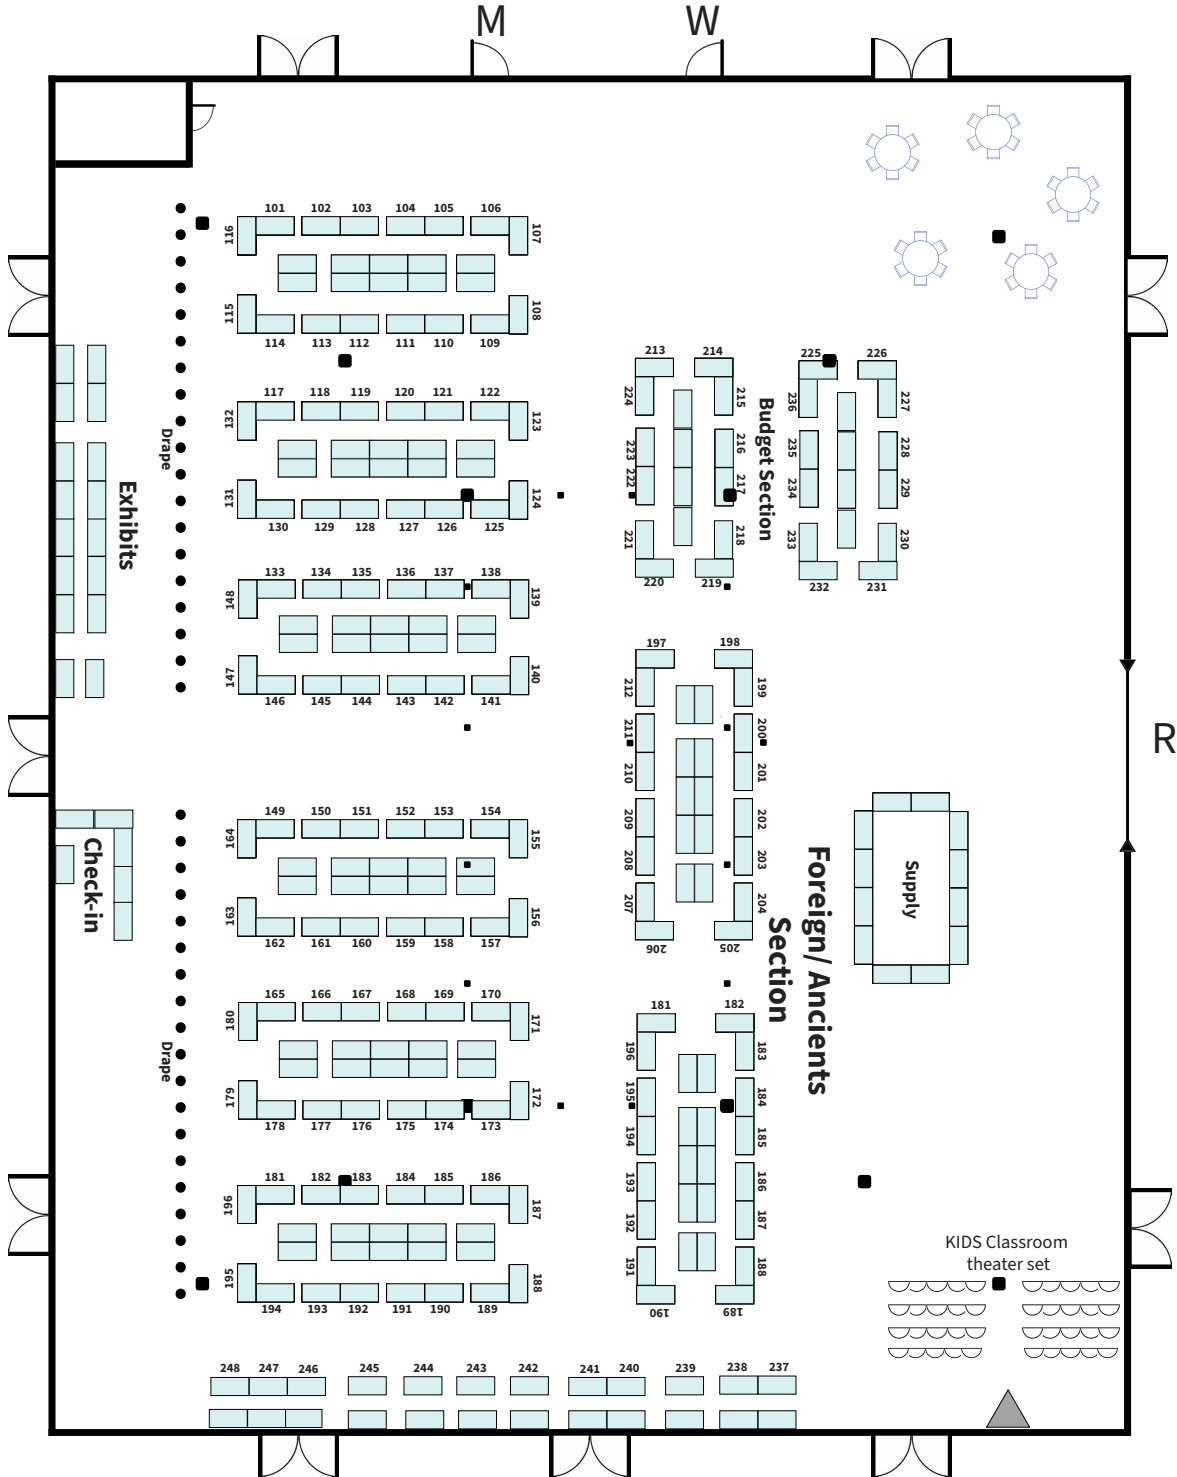

Restrooms

M

W

Entrance

Roll-up Door

Richmond VNA Convention